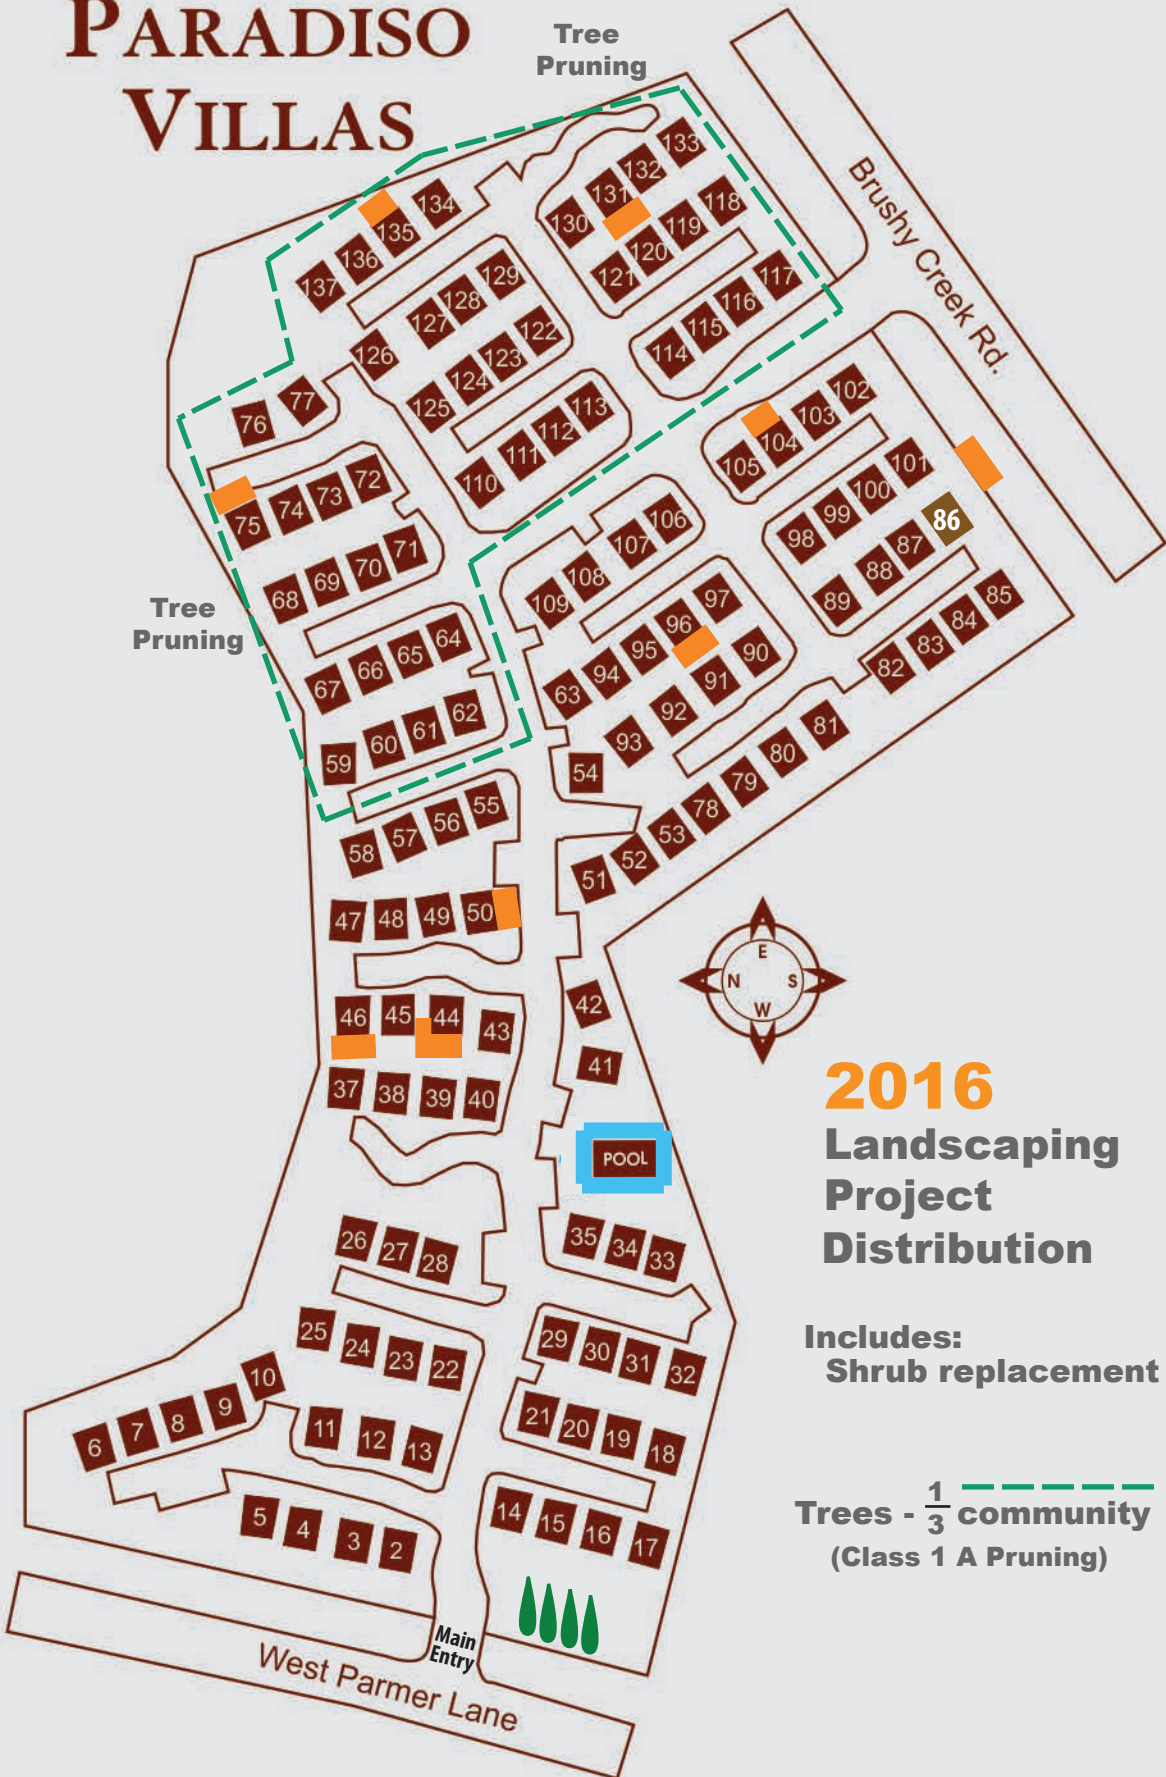

# PARADISO VILLAS

Tree Pruning

Tree Pruning

Brushy Creek Rd.

West Parmer Lane

## 2016 Landscaping Project Distribution

Includes:  
Shrub replacement

Trees -  $\frac{1}{3}$  community  
(Class 1 A Pruning)

POOL