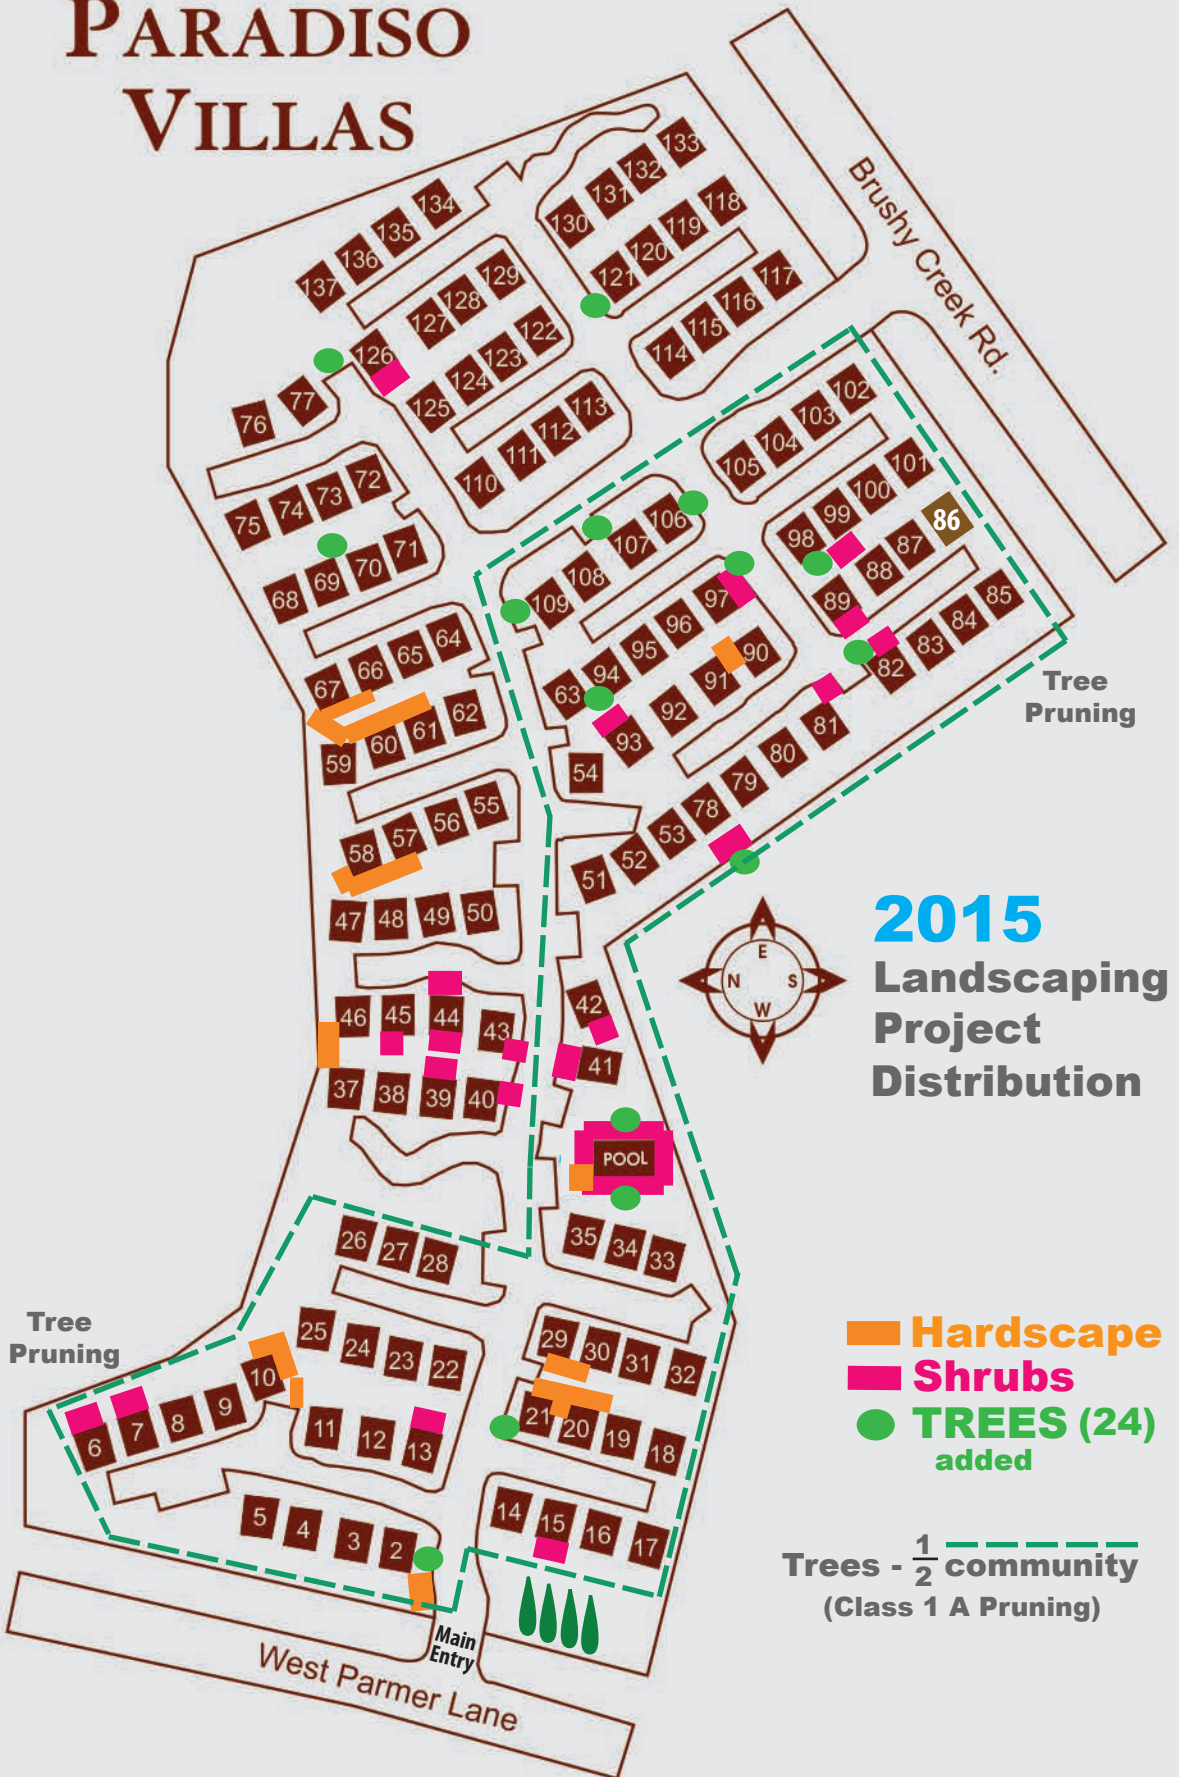

# PARADISO VILLAS

## 2015 Landscaping Project Distribution

- Hardscape
- Shrubs
- TREES (24) added

Trees -  $\frac{1}{2}$  community  
(Class 1 A Pruning)