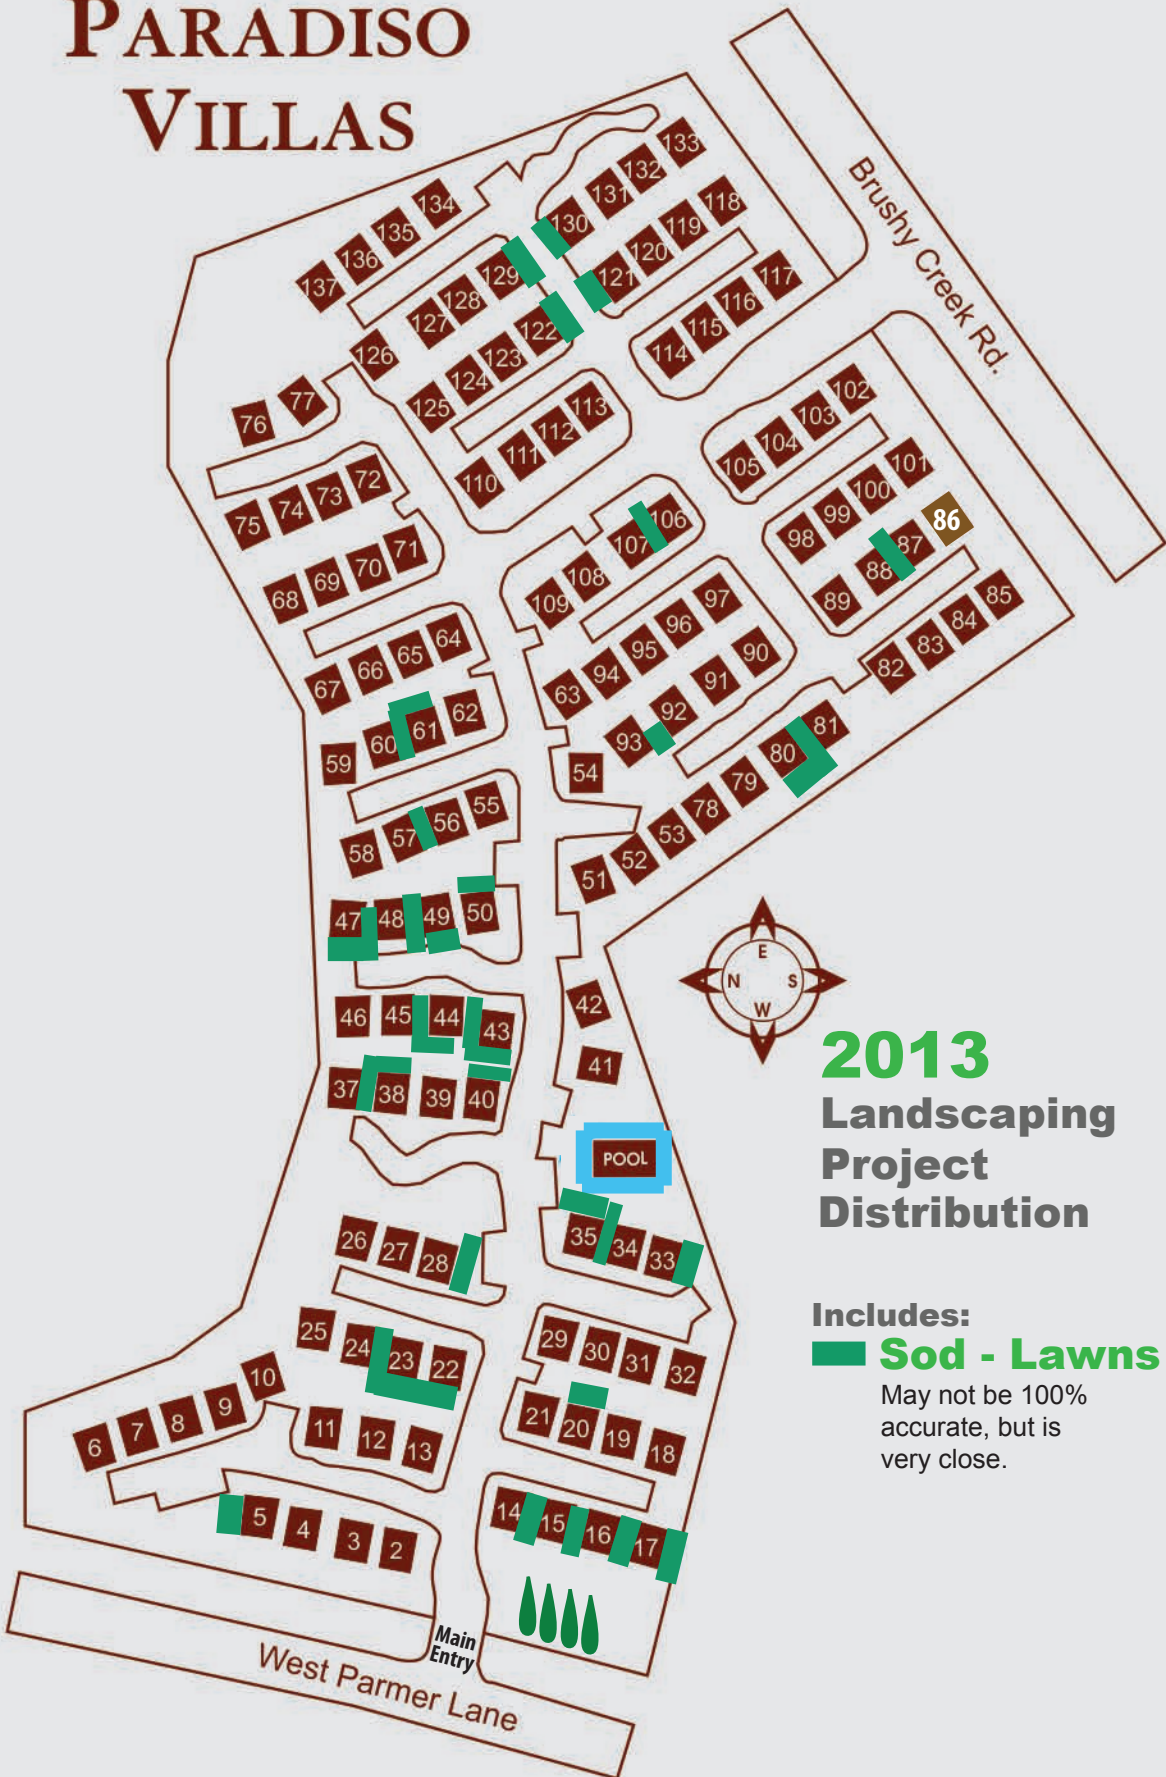

PARADISO VILLAS

2013 Landscaping Project Distribution

Includes:
■ Sod - Lawns

May not be 100% accurate, but is very close.