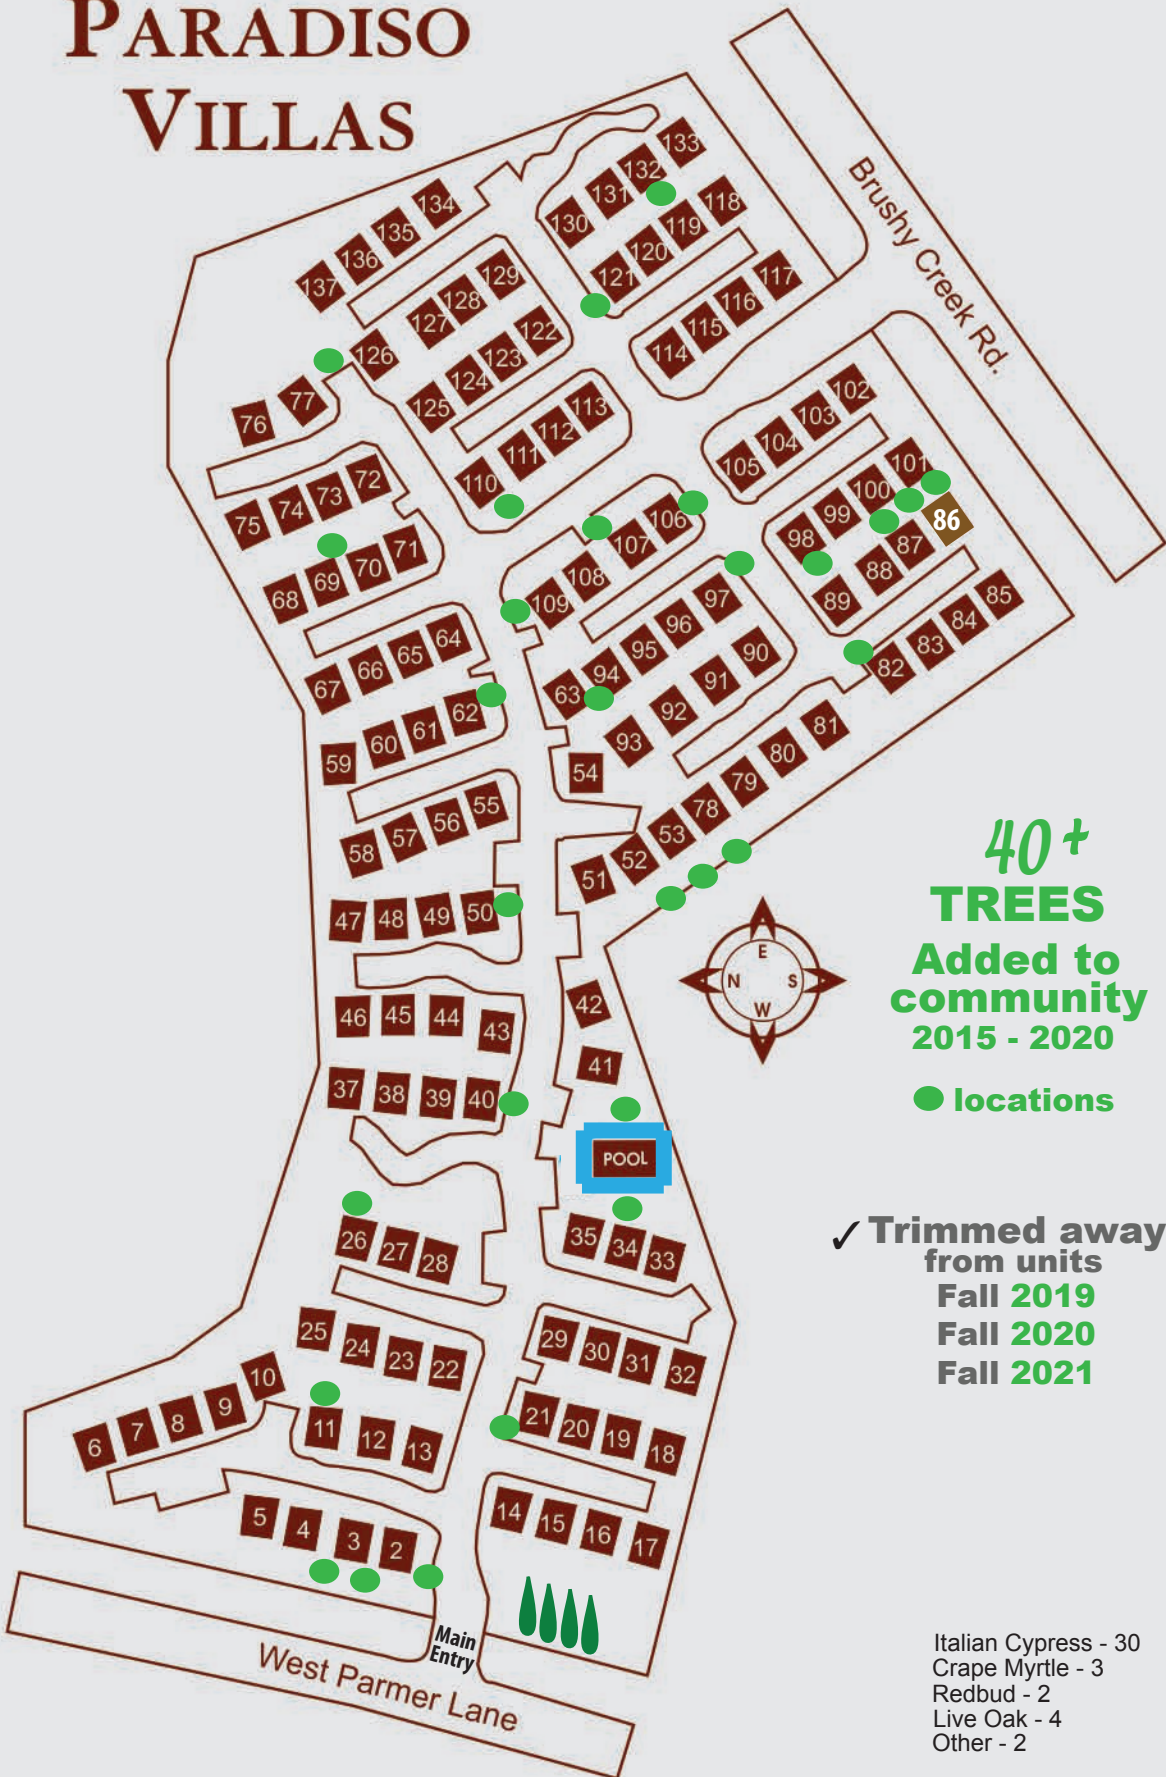

PARADISO VILLAS

40+
TREES
Added to
community
2015 - 2020

● locations

✓ Trimmed away
from units
Fall **2019**
Fall **2020**
Fall **2021**

Italian Cypress - 30
Crape Myrtle - 3
Redbud - 2
Live Oak - 4
Other - 2